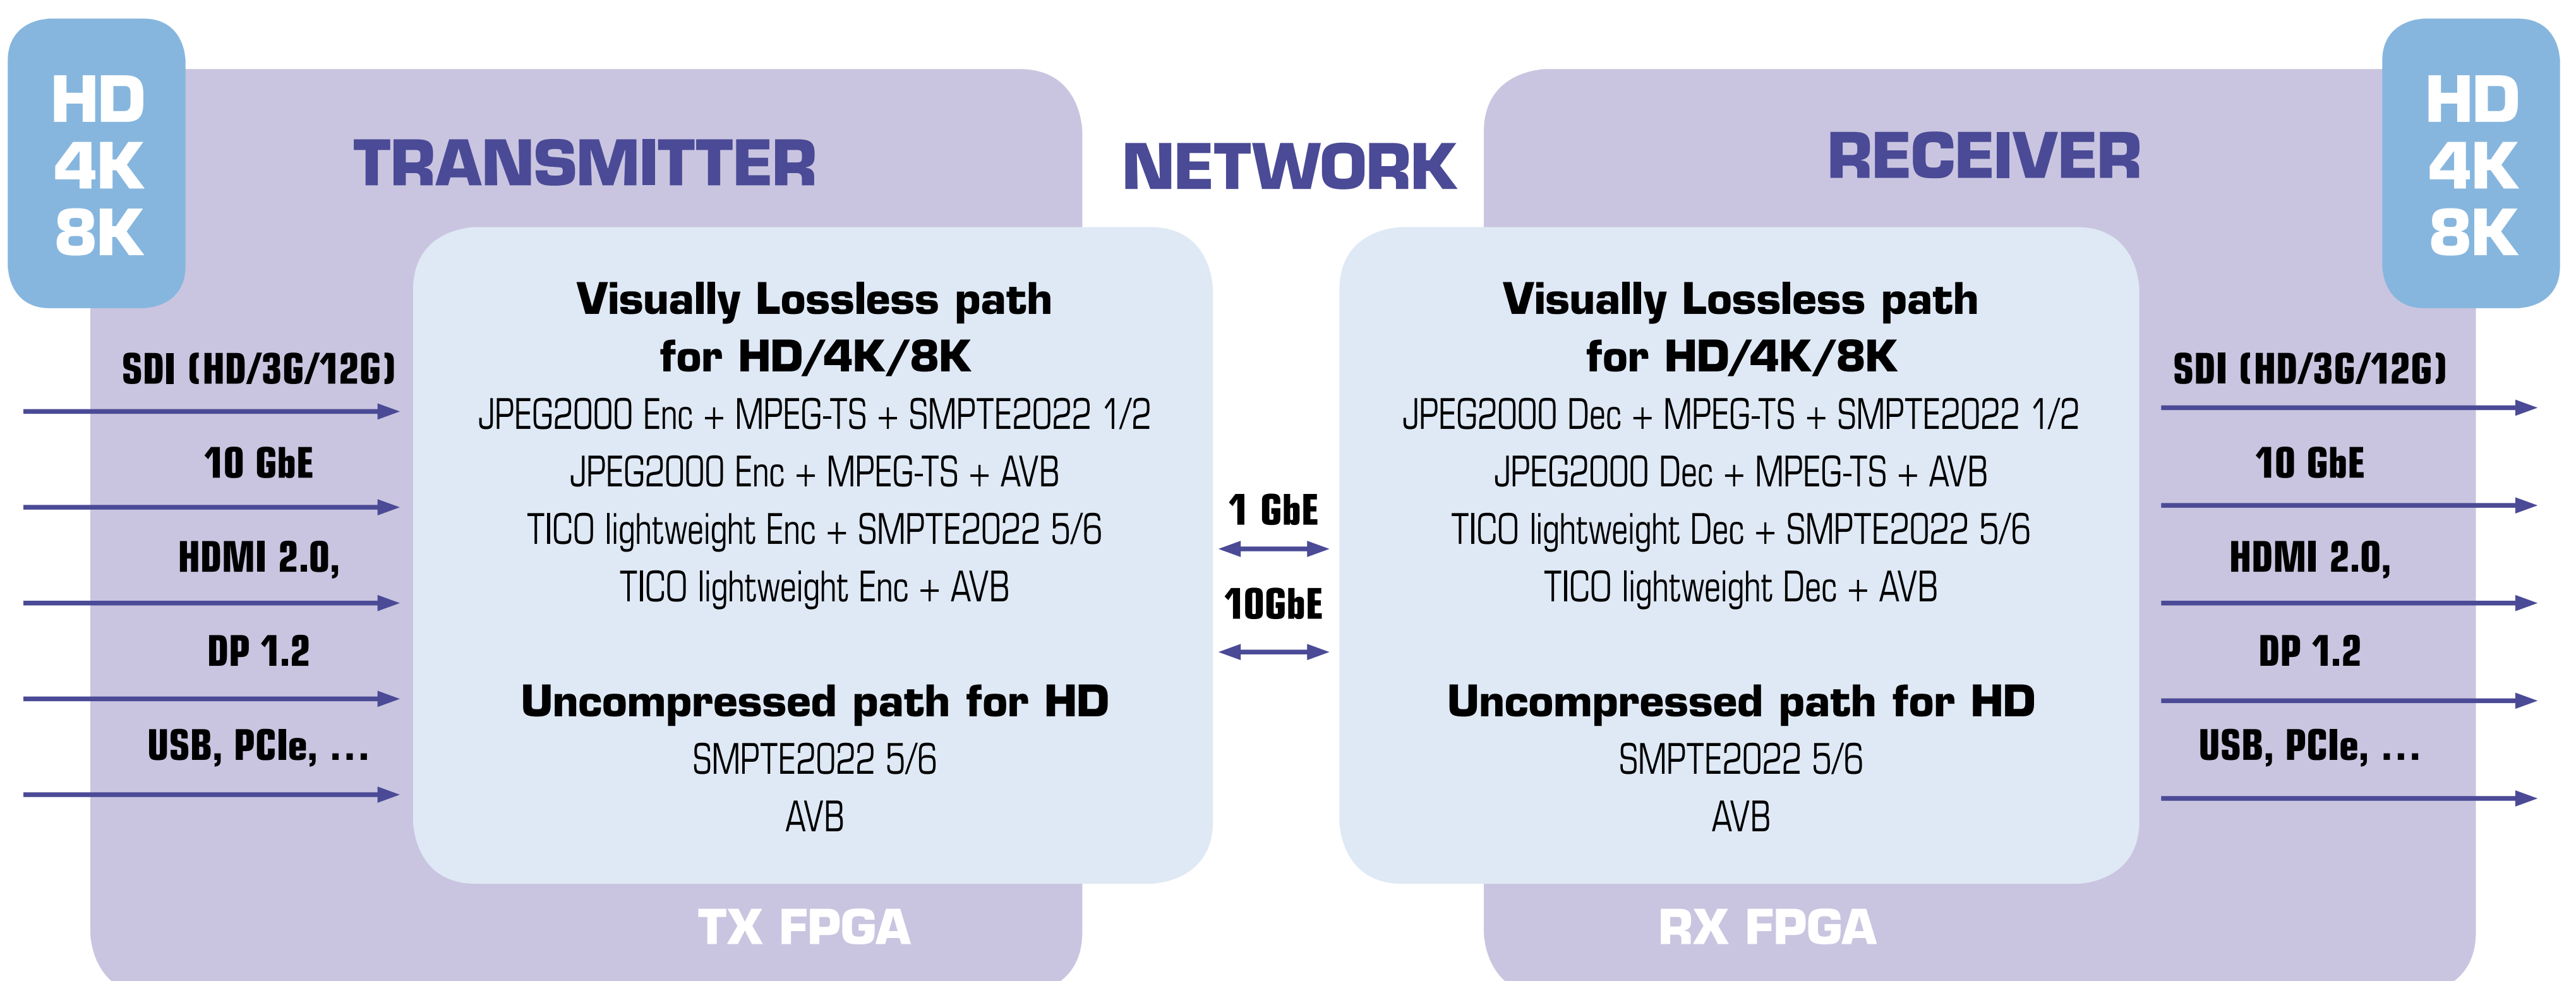

## WITH SMART FPGA IP-CORES AND REFERENCE DESIGNS

TICO Lightweight & JPEG2000 compression IP-cores

**NEW** AVB IP-cores

AVB 10GbE & SMPTE2022 1,2,5,6 Reference designs

Take **IMAGING** to the **NEXT LEVEL**